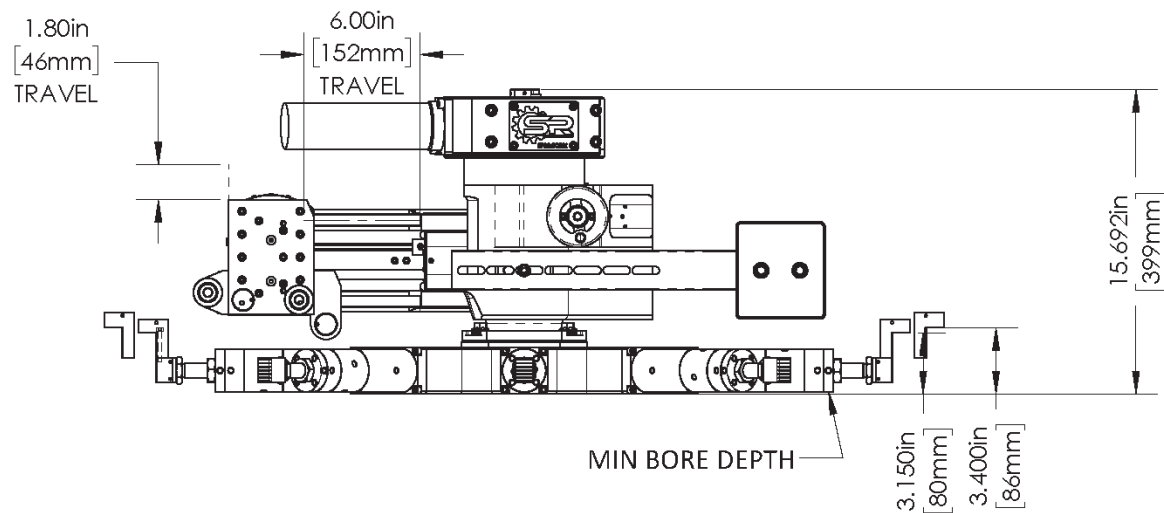

# FF-1100 ID Flange Facer

833.447.3777

info@sprtool.com

sprtool.com

Follow us on social media: