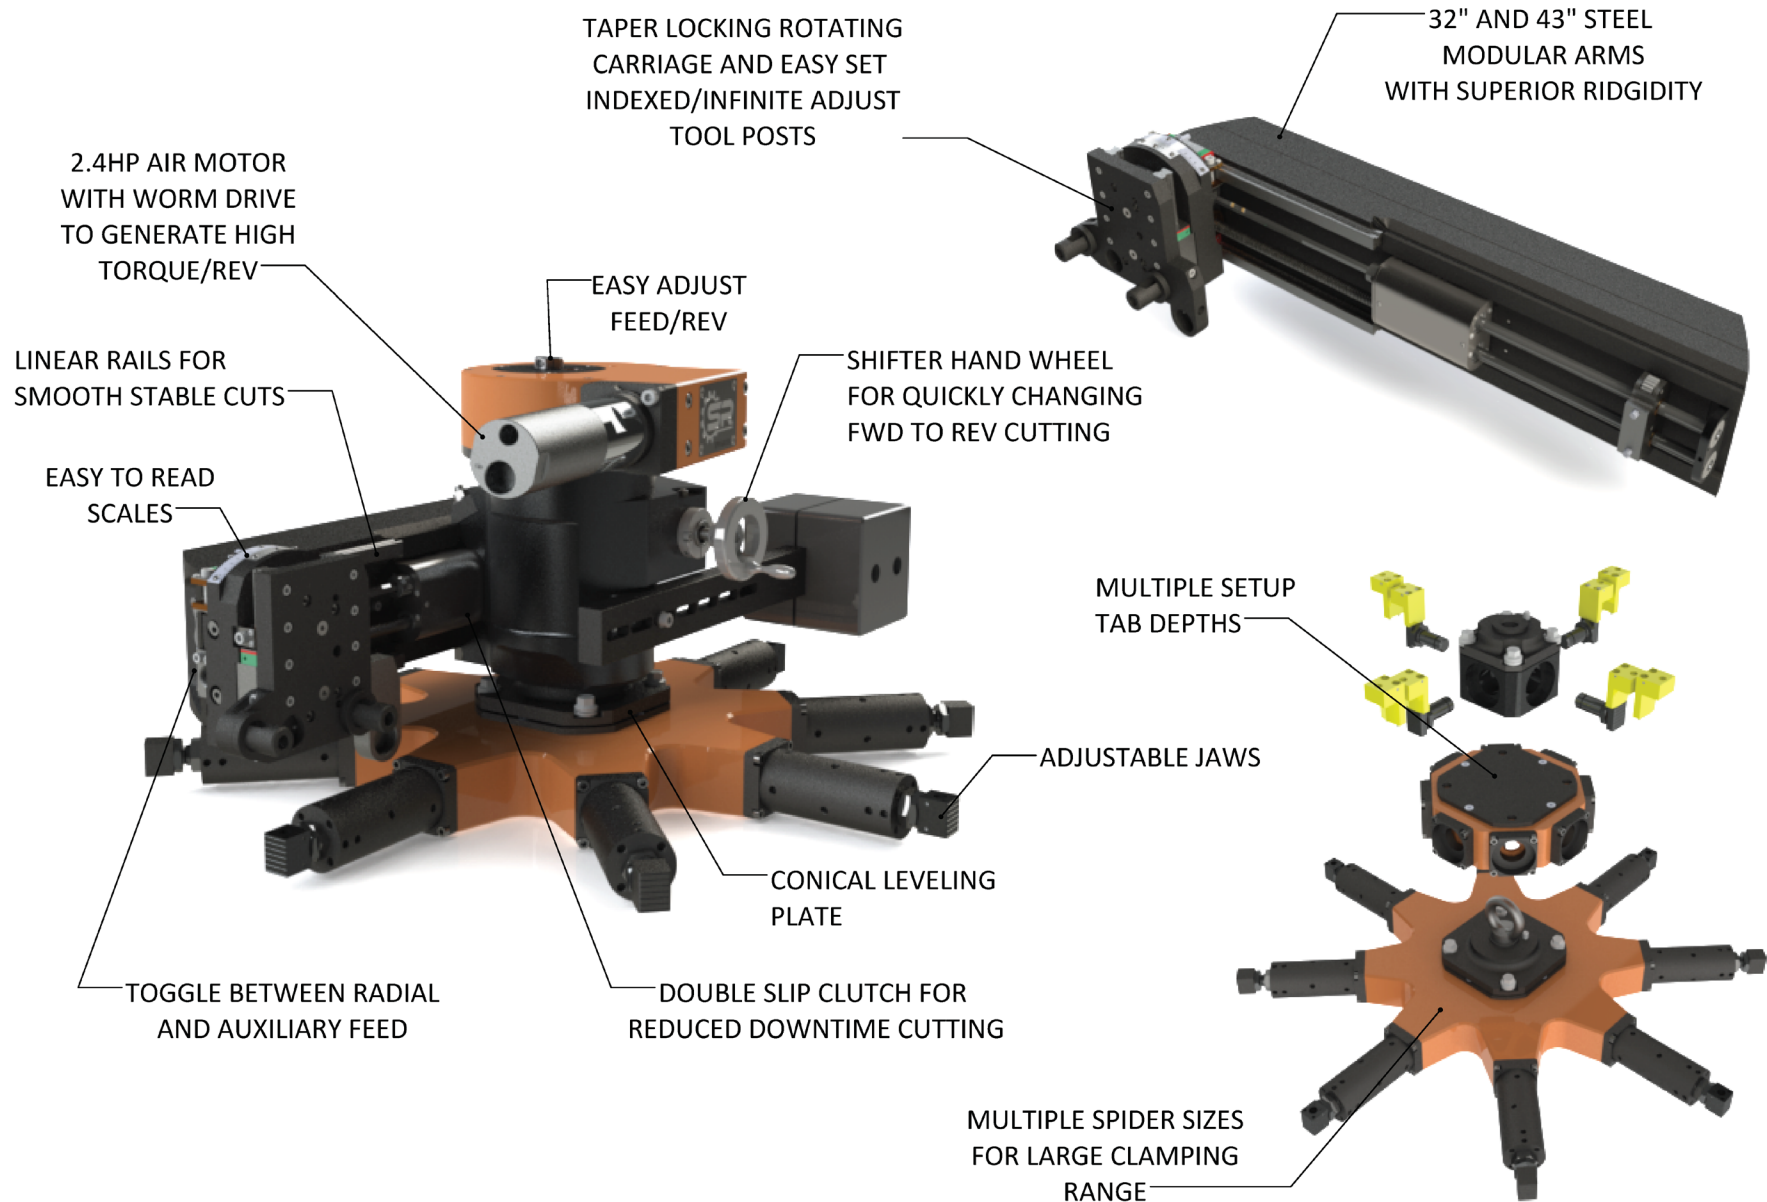

# FF-1100 ID Flange Facer

833.447.3777

info@sprtool.com

sprtool.com

Follow us on social media: