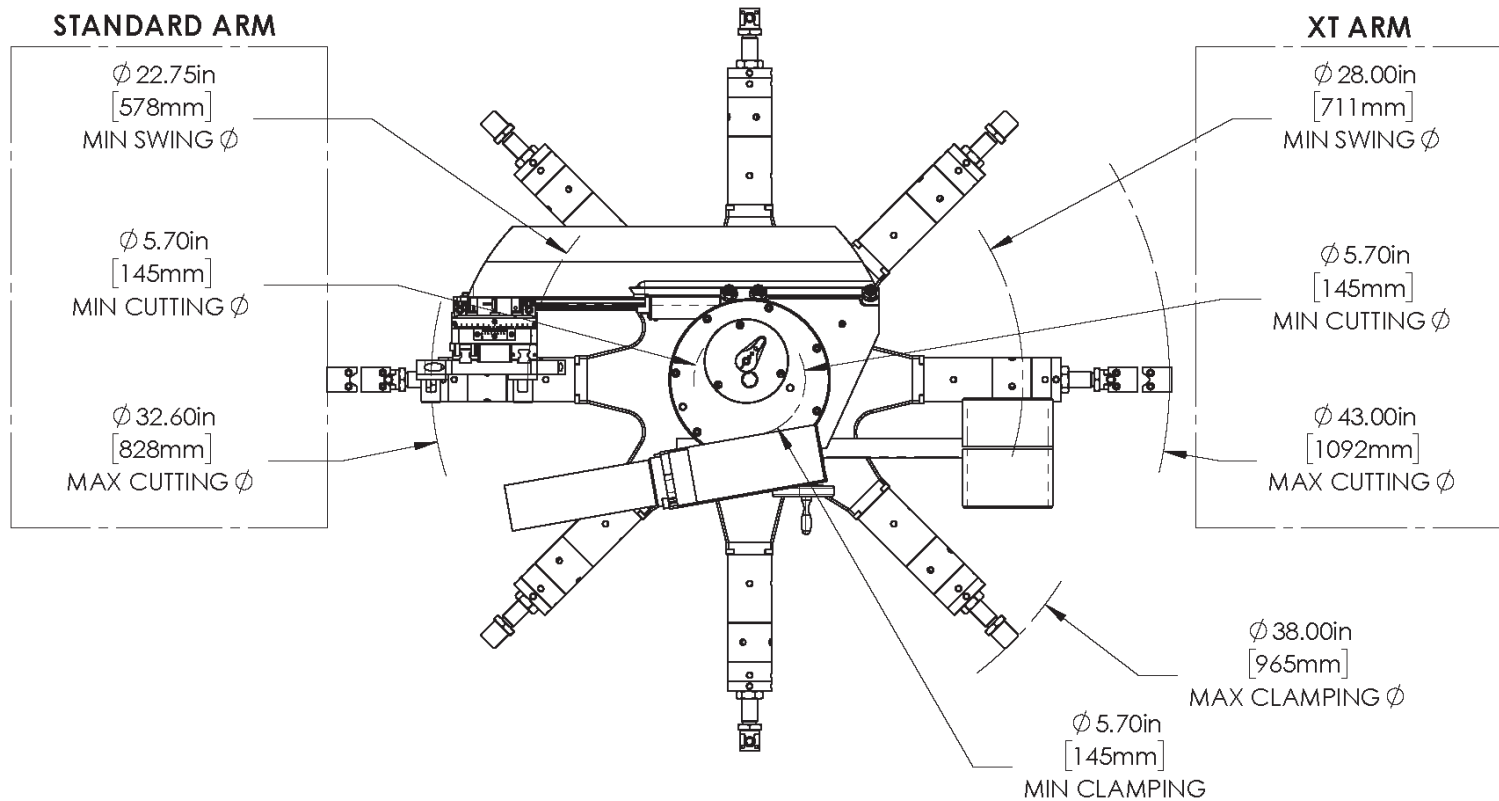

# FF-1100 ID Flange Facer

833.447.3777

info@sprtool.com

sprtool.com

Follow us on social media: